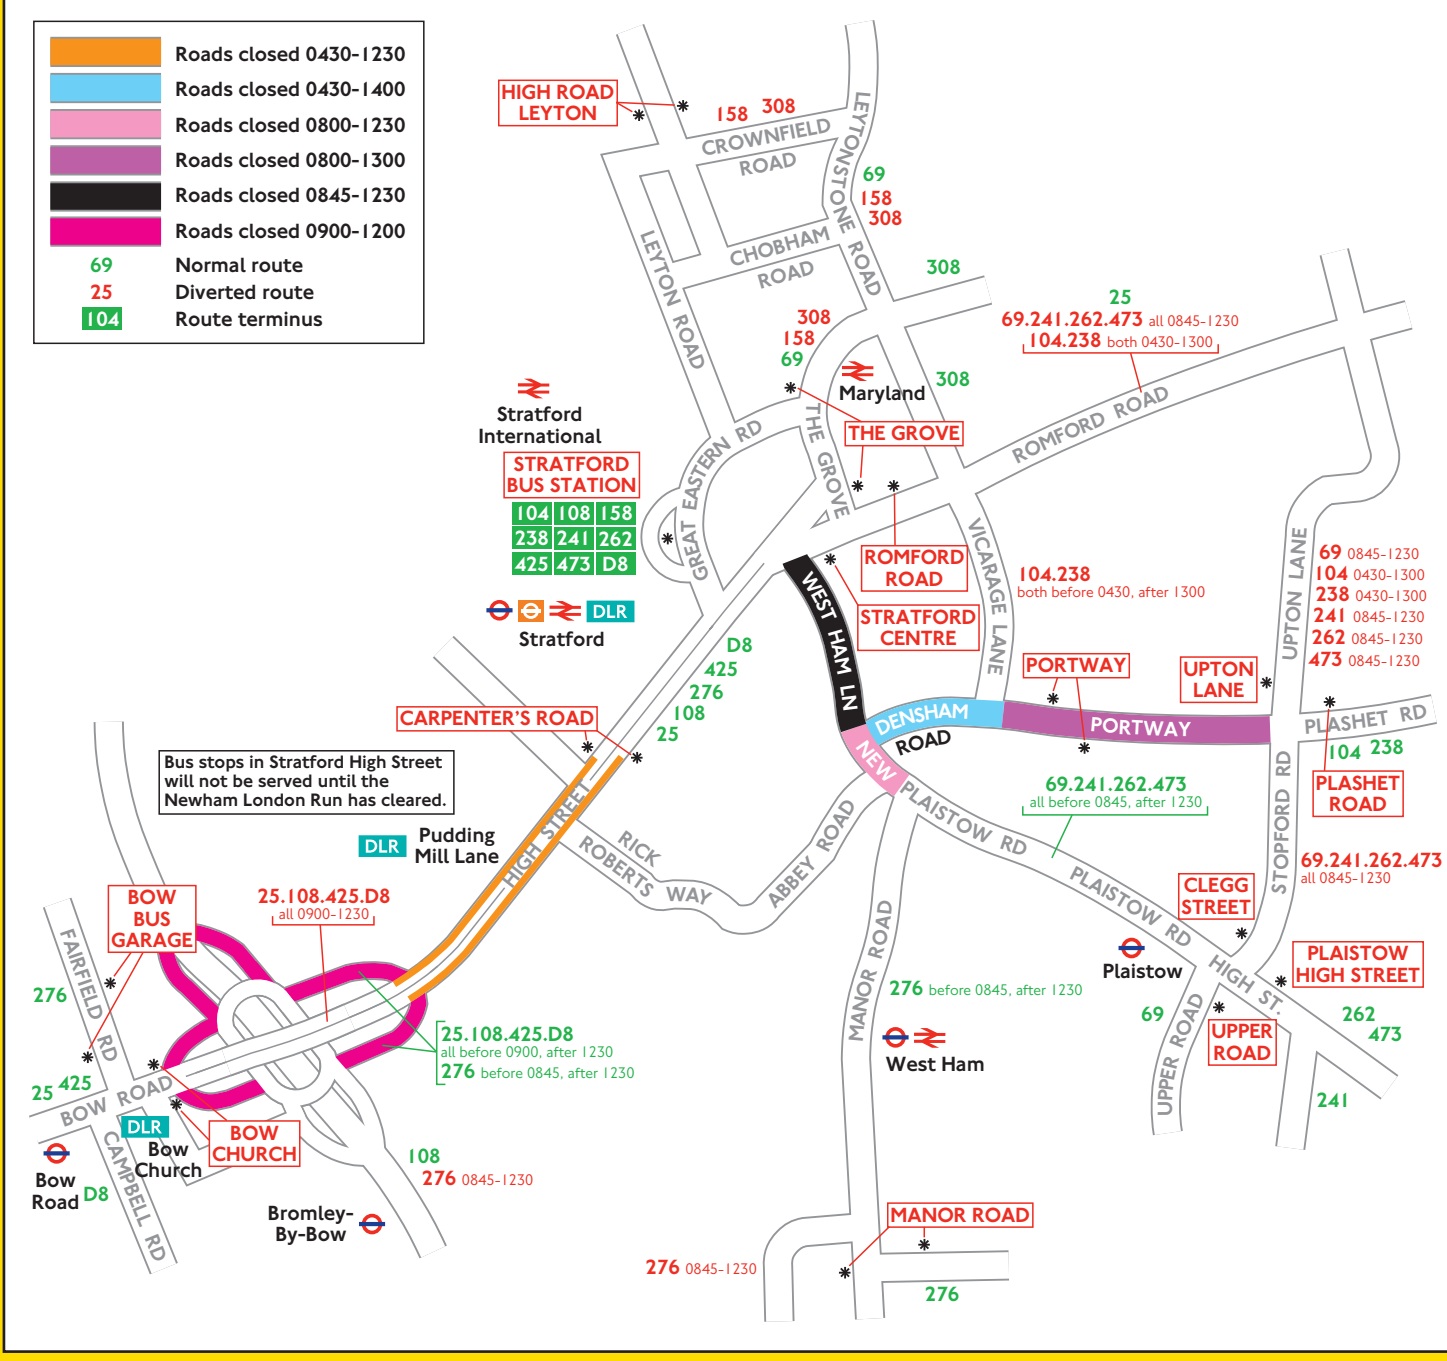

# Where to catch your bus during the Newham London Run

Buses will be diverted away from the Stratford area and many bus stops will be closed, between approximately 0430 and 1400 on Sunday 27 March 2011.

Route	Towards	Diverted at these times	Nearest pick up points
25	Ilford	0900-1230	Bow Church or Carpenter's Road
25	Oxford Circus	0900-1230	Carpenter's Road or Bow Church
69	Canning Town	0845-1230	The Grove or Upper Road
69	Walthamstow	0845-1230	Clegg Street or Stratford Centre
104	Manor Park	0430-1300	Romford Road or Plashet Road
104	Stratford	0430-1300	Upton Lane or Stratford Centre
108	Lewisham	0900-1230	Carpenter's Road or Bow Church
108	Stratford	0900-1230	Bow Church or Carpenter's Road
158	Chingford	0430-1400	The Grove or High Road Leyton
158	Stratford	0430-1400	High Road Leyton or The Grove
238	Barking	0430-1300	Romford Road or Plashet Road
238	Stratford	0430-1300	Upton Lane or Stratford Centre
241	Canning Town	0845-1230	Romford Road or Plaistow High Street
241	Stratford	0845-1230	Clegg Street or Stratford Centre
262	Beckton	0845-1230	Romford Road or Plaistow High Street
262	Stratford	0845-1230	Clegg Street or Stratford Centre
276	Newham General Hospital	0845-1230	Bow Bus Garage or Manor Road
276	Stoke Newington	0845-1230	Manor Road or Bow Bus Garage
308	Clapham Park	0430-1400	The Grove or High Road Leyton
308	Wanstead	0430-1400	High Road Leyton or The Grove
425	Hackney	0900-1230	Carpenter's Road or Bow Church
425	Stratford	0900-1230	Bow Church or Carpenter's Road
473	North Woolwich	0845-1230	Romford Road or Plaistow High Street
473	Stratford	0845-1230	Clegg Street or Stratford Centre
D8	Isle of Dogs	0900-1230	Carpenter's Road or Bow Church
D8	Stratford	0900-1230	Bow Church or Carpenter's Road